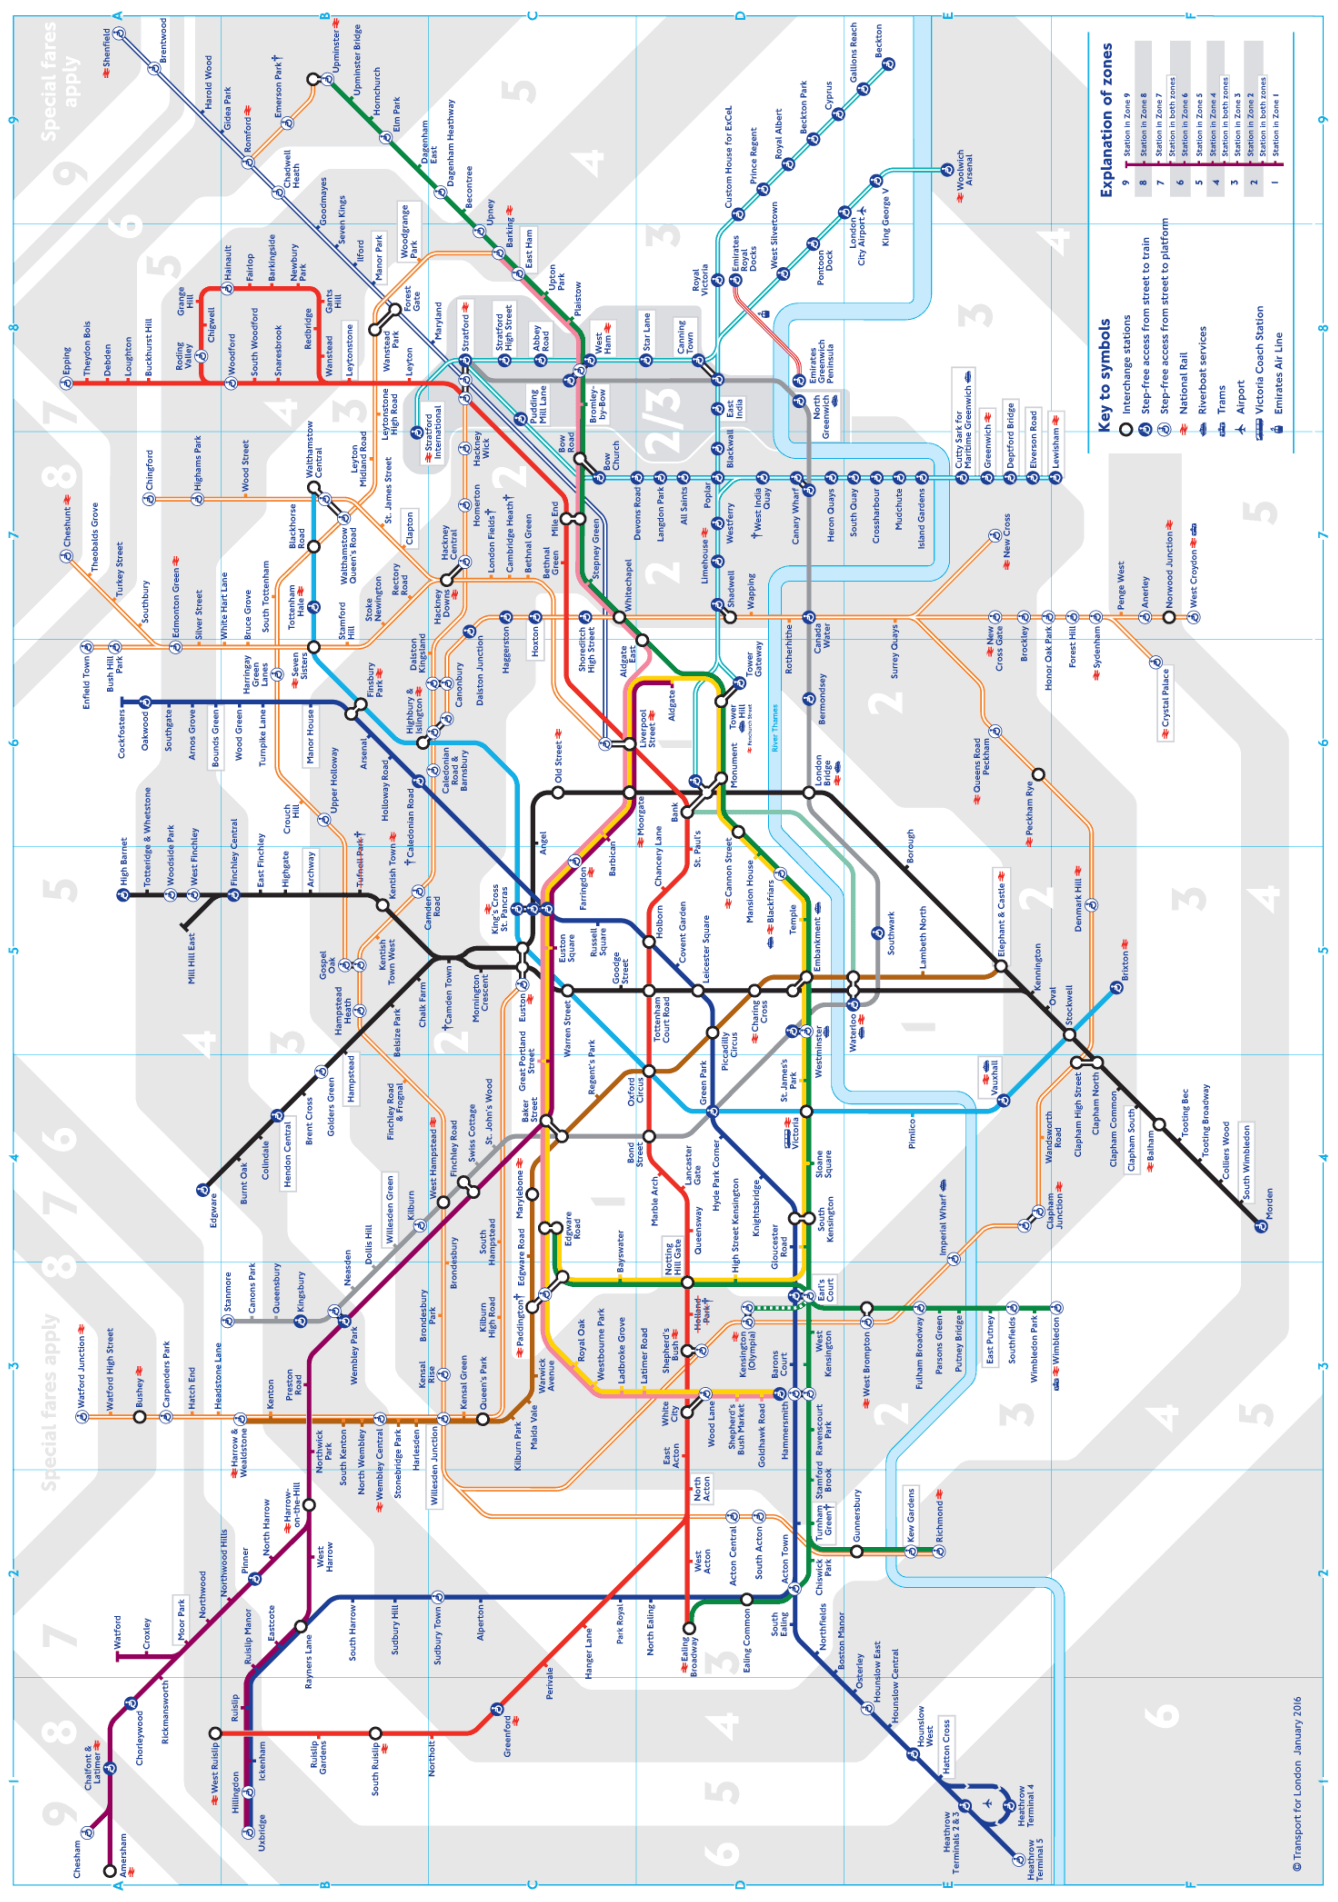

A. Name of the site (click on the balloon)

B. Key facts about the site (text in pop-up box)

C. The nearest Tube station (compare Tube map and Google map)

D. Thematic link to Geography project

# LONDON TUBE MAP