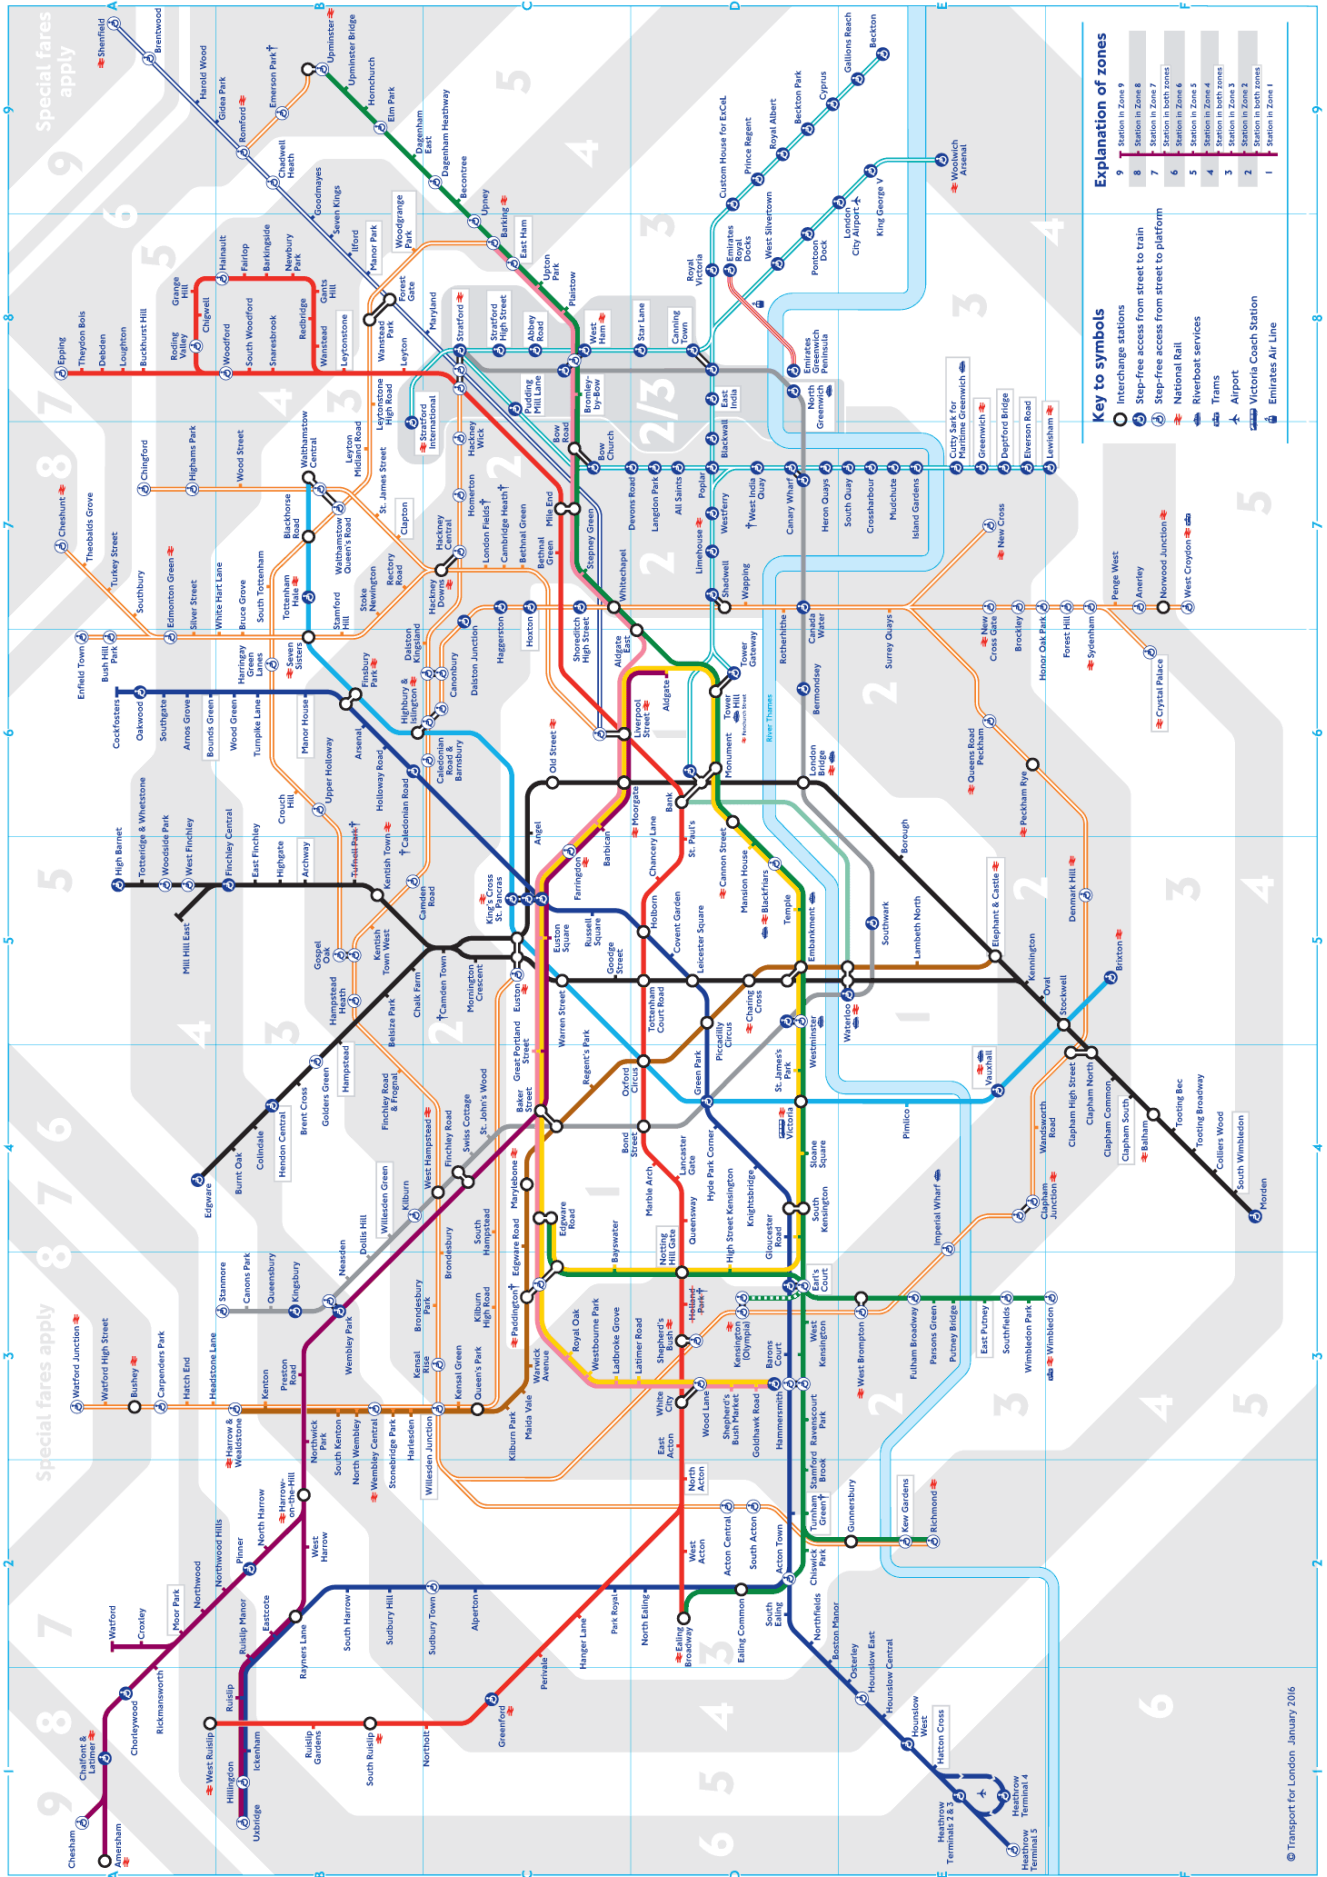

LONDON TUBE MAP